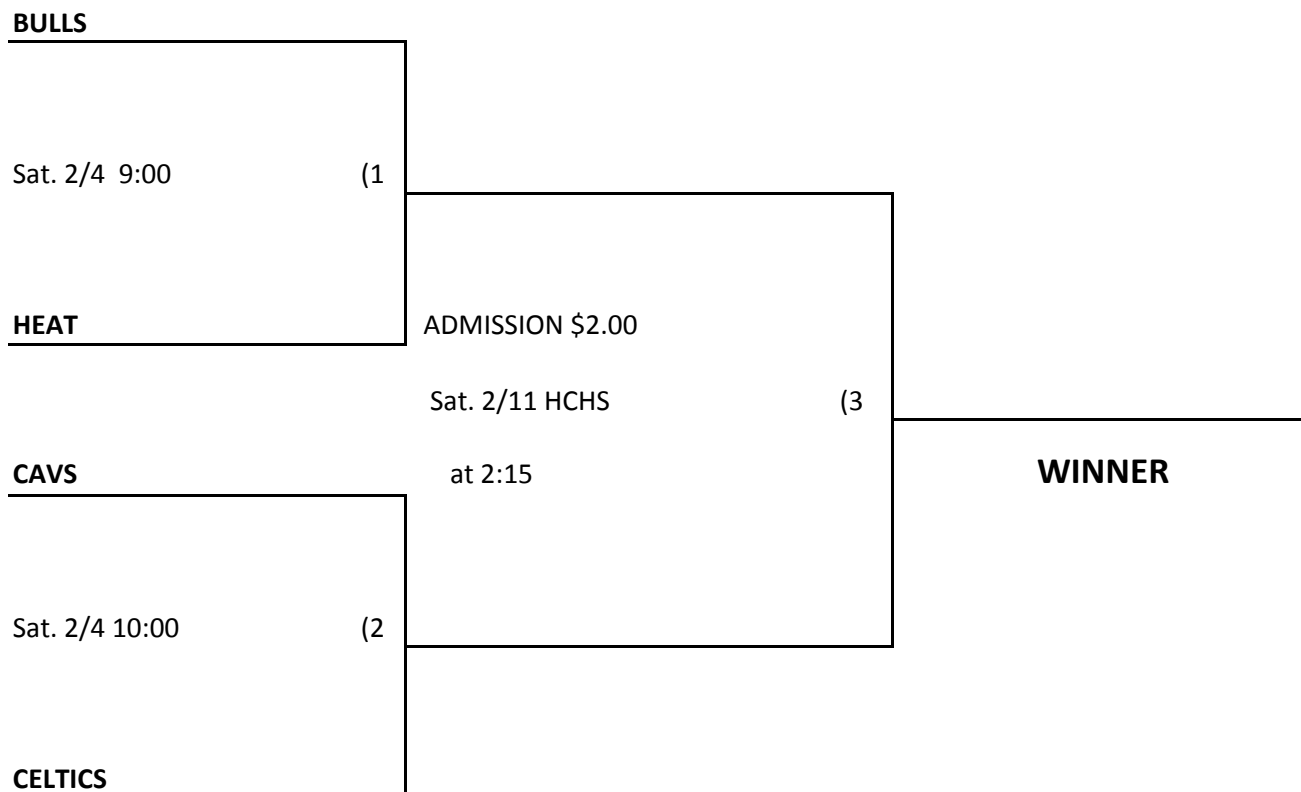

**2011-2012 ABA REGULAR SEASON TOURNAMENT**  
**10-11 girls at CHANDLER**

ADMISSION \$1.00- ALL TOURNAMENT GAMES EXCEPT FOR THE FINALS

ZERO TOLERANCE