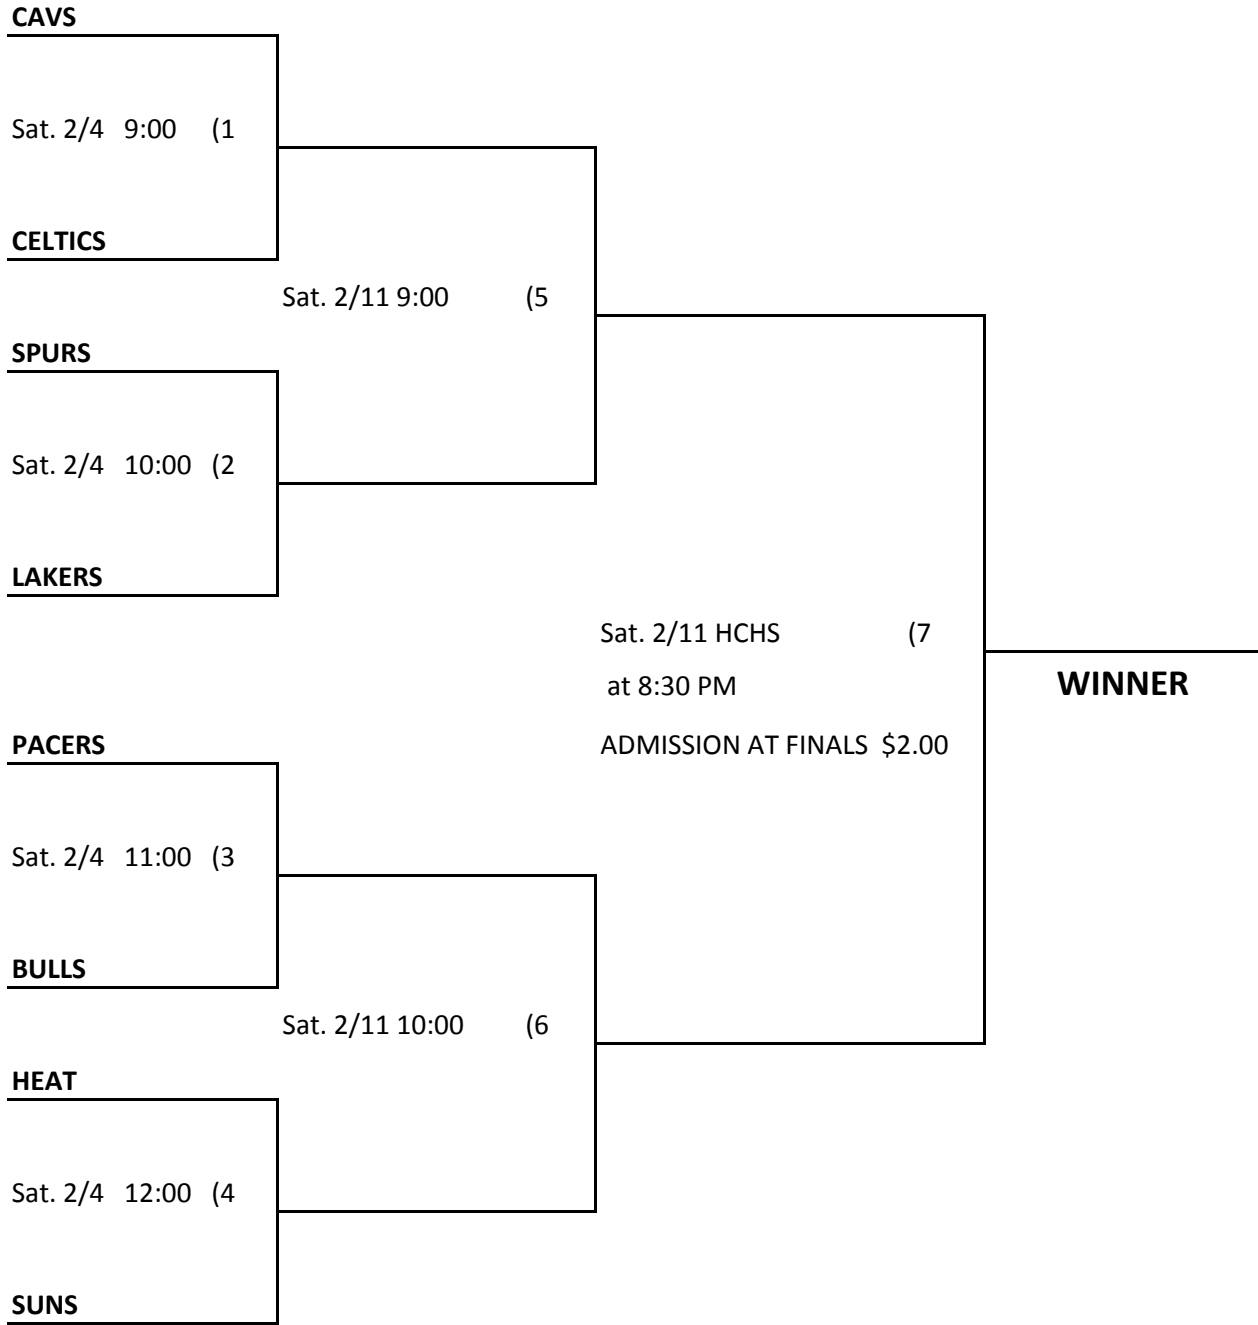

2011-2012 ABA REGULAR SEASON TOURNAMENT
14-17 LEAGUE AT JFK

ADMISSION \$1.00- ALL TOURNAMENT GAMES EXCEPT FOR THE FINALS
 ZERO TOLERANCE